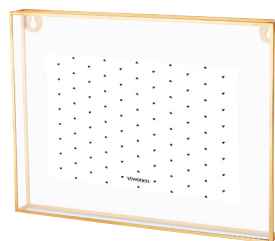

52.091.245 **Photo Frame**
Metal with Lock Gold 20x30x0.8cm
inlay 13x21cm 1/ε

52.091.247 **Photo Frame**
Metal with Lock Gold 30x40x0.8cm
inlay 22x33cm 1/6

52.091.212
Photo Frame Metal Black
20x28x3.5cm - inlay 13x21cm

♥ **vtwonen**
favourite

52.091.262
Photo Frame Metal Gold
20x28x3.5cm - inlay 13x21cm

52.091.236 **Photo Frame**
Metal Black with Lock 14x19x0.8cm
inlay 8x13cm 1/24

52.091.237 **Photo Frame**
Metal Black with Lock 20x26x0.8cm
inlay 14x20cm 1/12

52.091.238 **Photo Frame**
Metal Black with Lock 30x40x0.8cm
inlay 22x33cm 1/6

52.091.211
Photo Frame Metal Black
34x25x3.5cm - inlay 27x18cm

52.091.263
Photo Frame Metal Gold
34x25x3.5cm - inlay 27x18cm