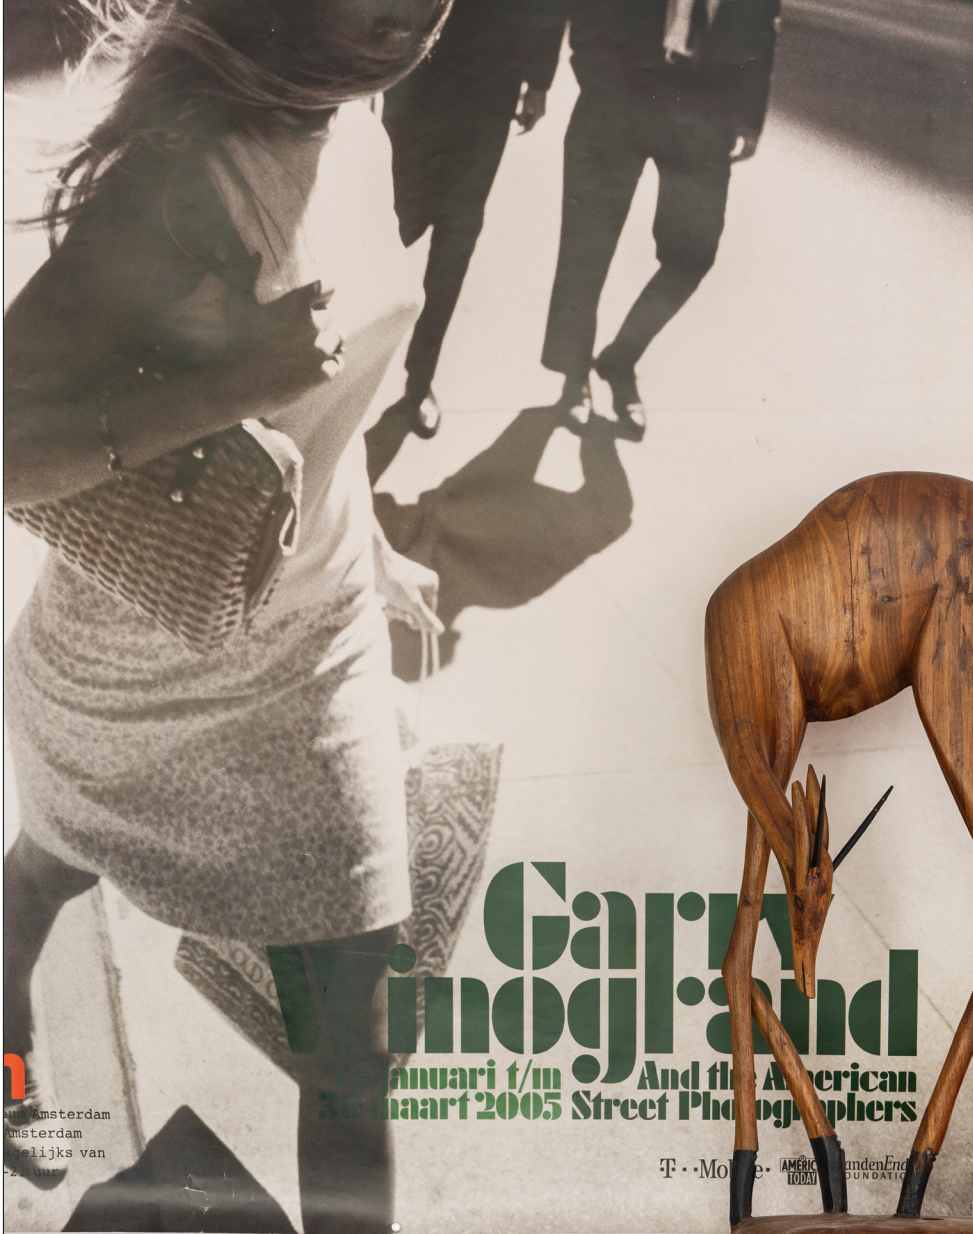

collection

2024

home accessories