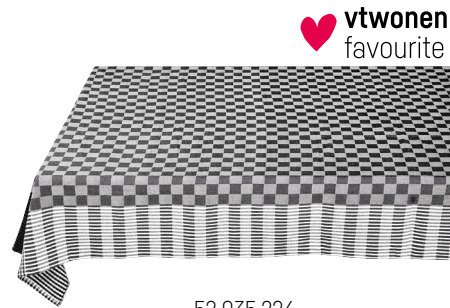

52.035.226
Table Cloth Black-White Square
150x250cm - 100% Cotton