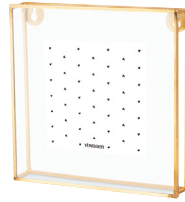

52.091.232 **Photo Frame**
 Wood Black 28x40x4cm,
 inlay 21x29.7cm A4 1/8

52.091.251 **Photo Frame**
 Wood Black 19x25x2.5cm,
 inlay 17.5x23.5cm 1/24

52.091.253 **Photo Frame**
 Wood Black 31x41x2.5cm,
 inlay 29.5x39.5cm 1/12

52.091.250
Photo Frame Wood Natural
 19x25x2.5cm - inlay 17.5x23.5cm

52.091.252
Photo Frame Wood Natural
 31x41x2.5cm - inlay 29.5x39.5cm

52.091.213
Photo Frame Metal Black
20x20x3.5cm - inlay 13x13cm

52.091.261
Photo Frame Metal Gold
20x20x3.5cm - inlay 13x13cm