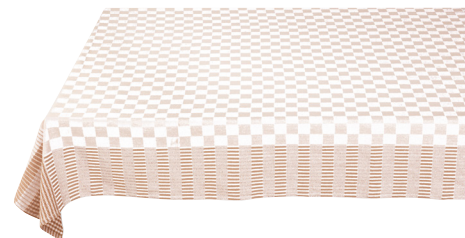

52.035.225
Table Cloth Flax-Mirre Sand Square
150x250cm - 100% Cotton