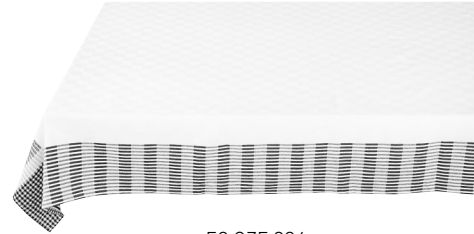

52.075.286
Plate Wood Brown Large
Ø 40.5cm - Mango Wood

collection

2024

table & kitchen textiles

52.031.243
Tea Towel White-Black Square
50x70cm - 100% Cotton

52.035.224
Table Cloth White-Black Square
150x250cm - 100% Cotton